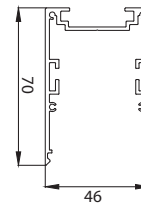

Quick Info

CRI ≥ 80/90/95

3000K/ 4000K/ 5700K/ 6500K

Tunable White 2700K-6500K

Up to 100lm/W

ON-OFF/ON-OFF (FLICKER FREE)

DALI-2 / DALI-2 DT8 / D4i / DALI +

POE (Power Over Ethernet)

SDCM<3

Lens

L70 @50,000h

Aluminium

Types

Pendant /Surface/ Recessed

Single Line Diagram

Pendant / Surface

Recessed