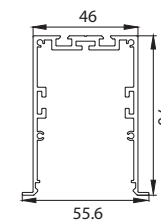

## Single Line Diagram

Pendant / Surface

Recessed

## VIRAJ 45 WALL WASHER

Product Order Code	System Power	Dimensions
8005-1	20W	L=400mm
8005-2	28W	L=800mm
8005-3	35W	L=1200mm
8005-4	50W	L=2400mm